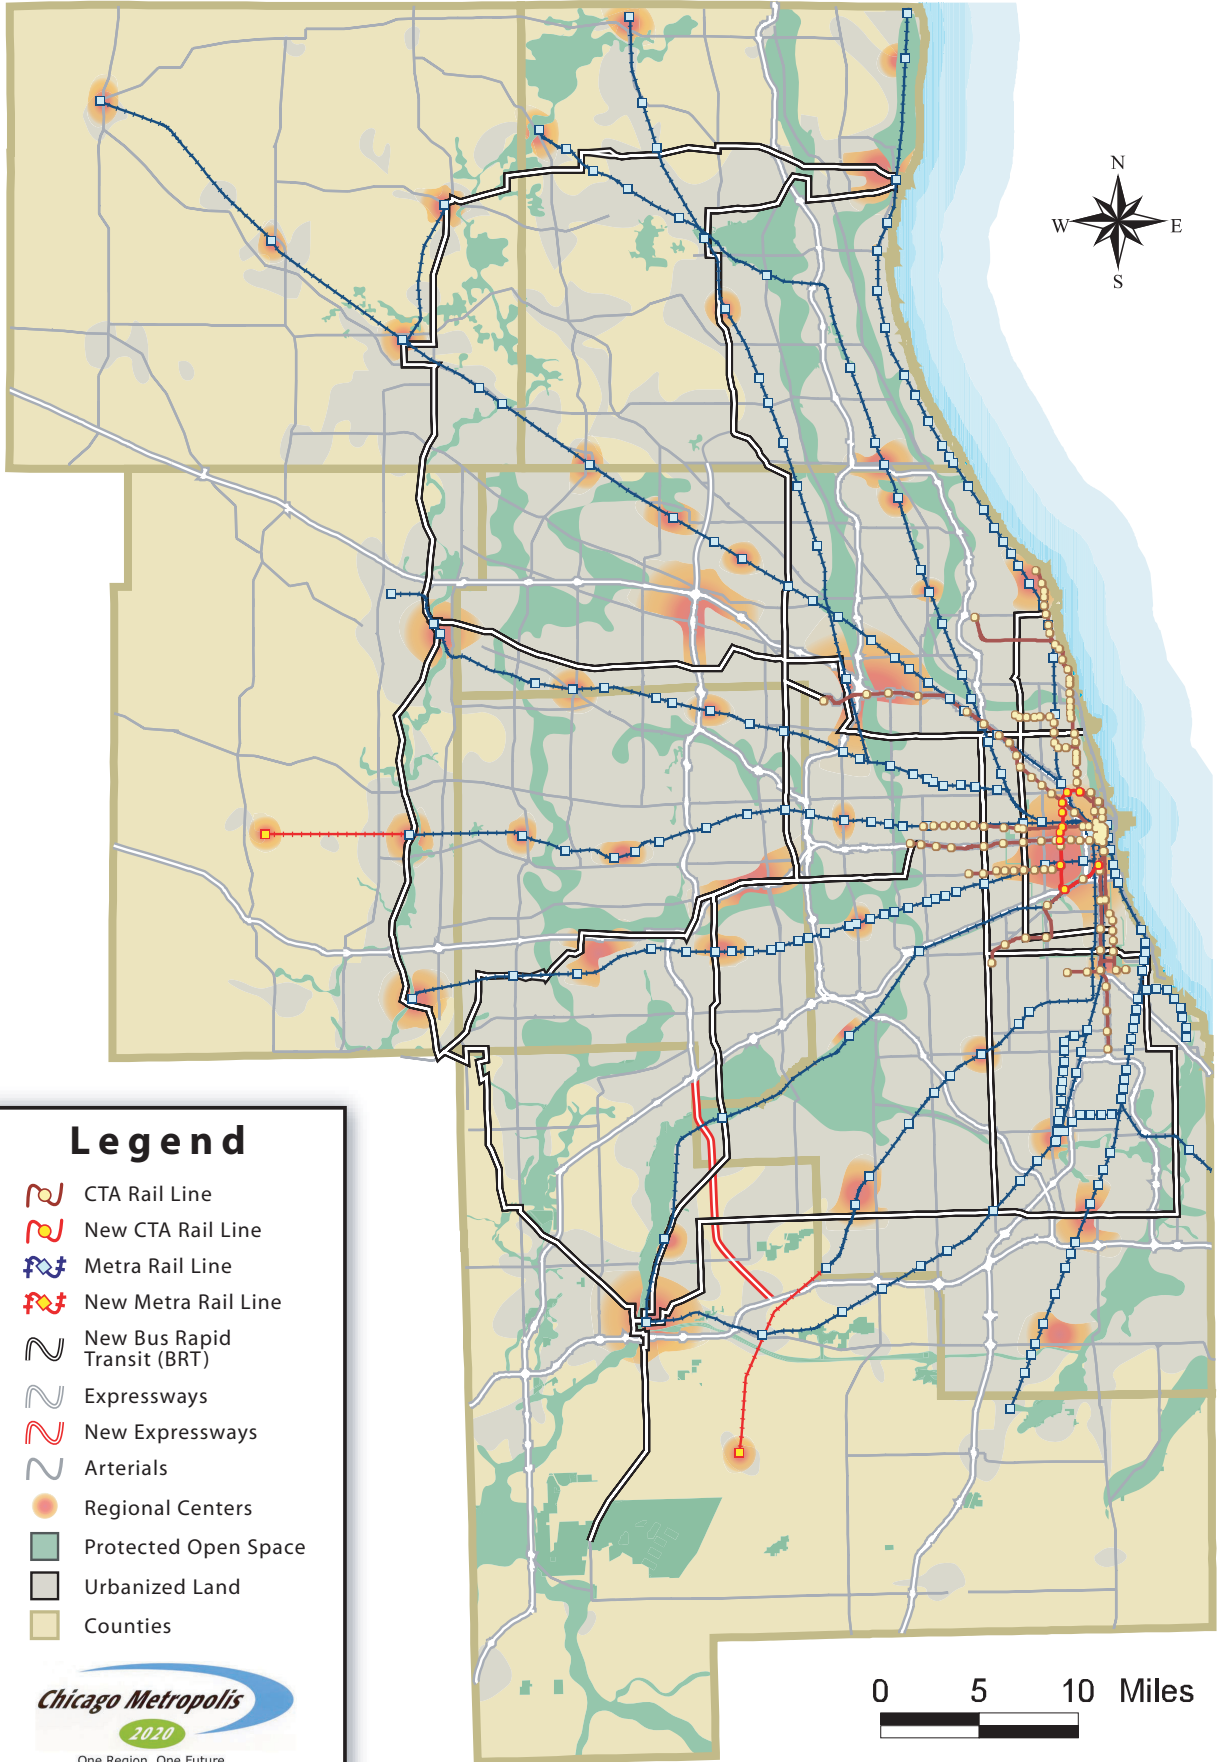

2030 Metropolis Plan Concept

Six County Metropolitan Chicago Area

Source: Chicago Metropolis 2020 Technical Report